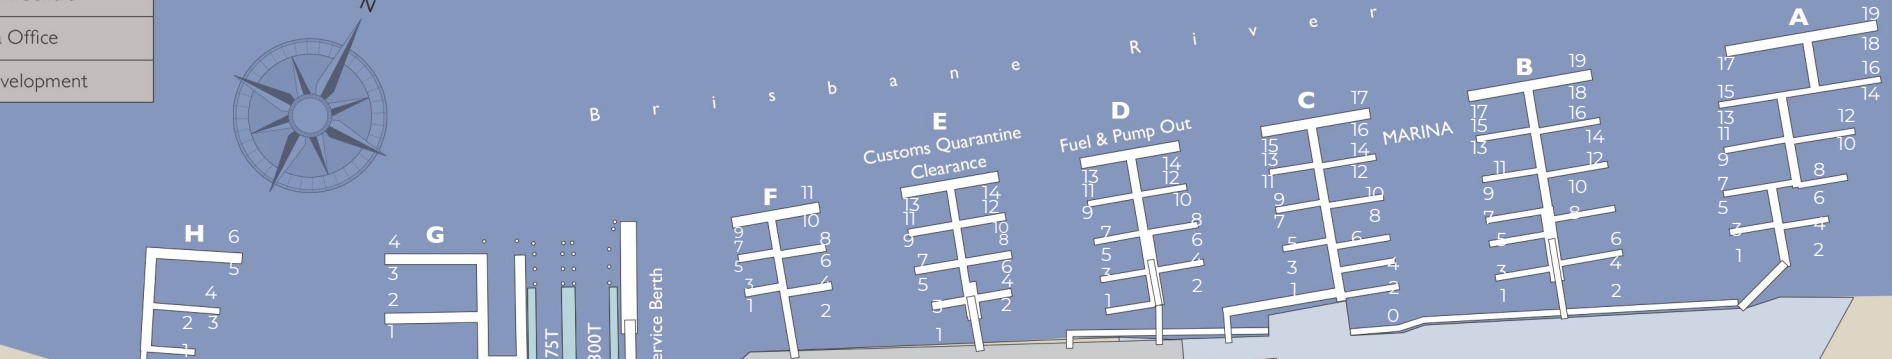

RIVERGATE

MARINA & SHIPYARD

KEY	
	Marina
	Shipyard
	Refit Complex*, Fuel & Pump Out
	Yamaha Centre*
	Bridgemark Centre*
	Marina Office
	Future Development

B r i s b a n e R i v e r

Rivergate Office, Marine Auctions and Amenities